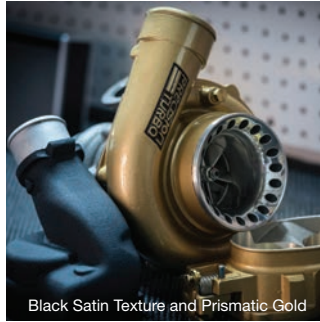

Super Flat Clear over Illusion Purple

Casper Clear over Bronze Chrome

Clear Vision over Illusion Royal

Aqua Clear over Cosmic Blue

**POWDER
COATING'S
CREATIVE
OUTLET.**

Glowbee Clear over Cloud White

Clear Vision over Illusion Twist Tangerine

- Photo Gallery
- Applicator Map
- Knowledge Base
- Product Videos
- Order Swatches

Black Satin Texture and Prismatic Gold

Lollipop Red over Super Chrome

Shocker Yellow over Heavy Silver and Ink Black

Clear Vision over Illusion True Copper