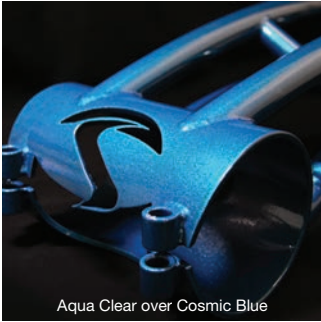

Super Flat Clear over Illusion Purple

Casper Clear over Bronze Chrome

Clear Vision over Illusion Royal

Aqua Clear over Cosmic Blue

**POWDER
COATING'S
CREATIVE
OUTLET.**

Glowbee Clear over Cloud White

Clear Vision over Illusion Twist Tangerine

- Photo Gallery
- Applicator Map
- Knowledge Base
- Product Videos
- Order Swatches

Black Satin Texture and Prismatic Gold

Lollipop Red over Super Chrome

Shocker Yellow over Heavy Silver and Ink Black

Clear Vision over Illusion True Copper